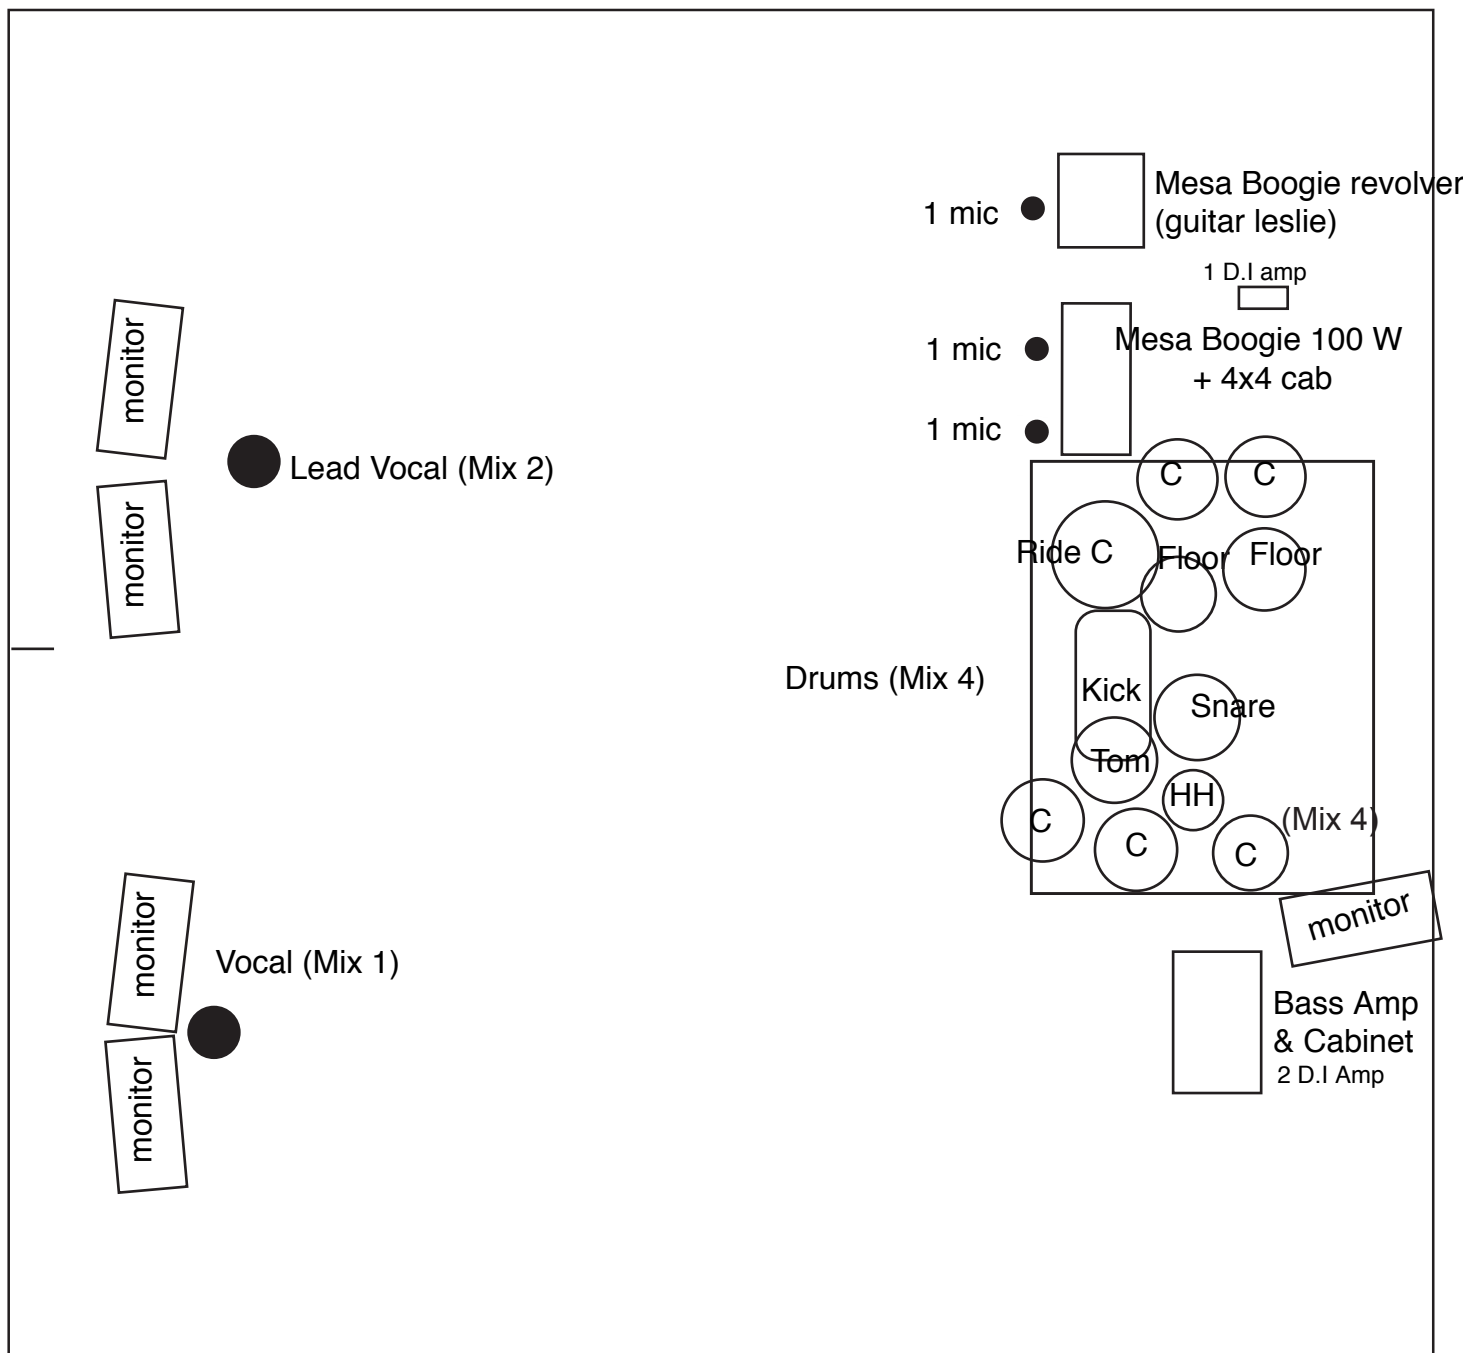

Stage plot

WALTER TROUT

& THE RADICALS

Date:
City:
Contact:
Festival/Support/Headliner:
Load:
Showtime:
Curfew:

Venue:
Tel/Fax:

Fish Net Productions
 714 960 8112
 tour contact
 aelt@home.nl
 +31 (0)6 55 972 747
 US +001 714 206 2814
 Ger +49 (0)160 321 5004
 UK +44 (0)772 4012326

3 monitor mixes

Mix 1: Backing Vocal:

All vocals,

Mix 2: Lead Vocal:

Lead Vocal, backing vocals

Mix 3: Drums:

Kick, bass guitar, guitar(4x 12 only) and lead vocal